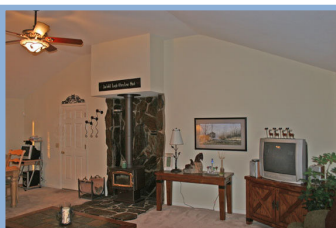

20406 Pine Mountain Dr Groveland CA 95321

Lovely Cottage On A Creekside Setting

- 3/4 Acre Parcel
- Well Maintained 2 Bedroom/2 Bath
- 1160 Square Feet Of Living Area
- Nice Deck At Rear Overlooks Beautiful Creek
- Furnishings Available With Purchase

RE/MAX Yosemite Gold

Eleda Carlson or
(Miriam Martin, Lic Asst)
REALTOR, GRI, SRES, E-Pro
209-962-4080 (Office)
209-814-4123 (Cellular)
eledac@goldrush.com
www.ecarlson.com

RE/MAX Yosemite Gold

©2009 Imprev, Inc.

Info deemed reliable but not guaranteed.

PO Box 808
Groveland, CA 95321